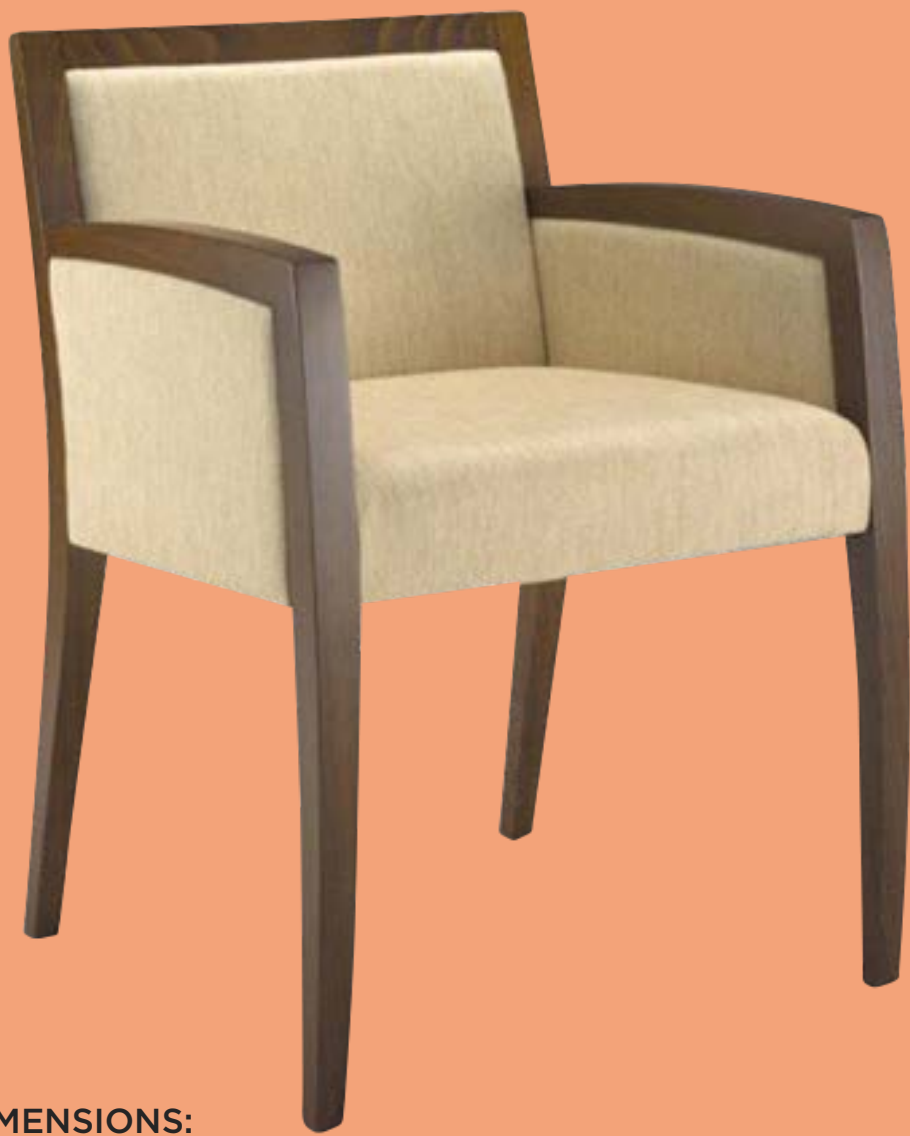

SANTOS

PRODUCT CODE LBY8192

DIMENSIONS:
W 380, H 920, D 500 MM

STACKABLE:
NO

MATERIAL:
WOOD

www.ledbyyou.co.uk

DIMENSIONS:
W 390, H 910, D 400 MM

STACKABLE:
NO

MATERIAL:
WOOD